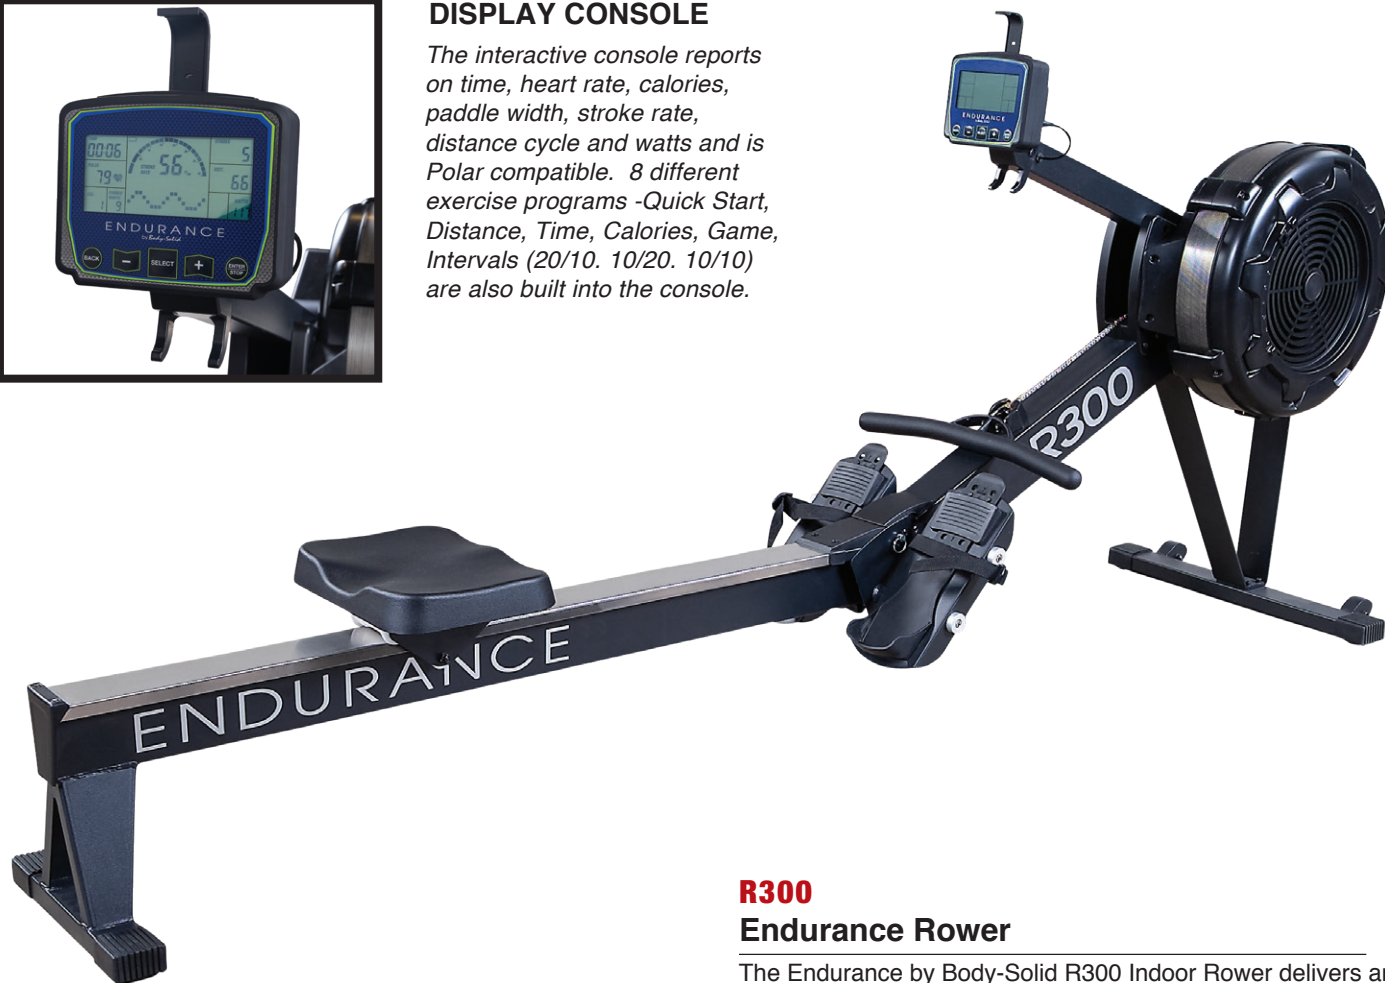

R300

Endurance Rower

ENDURANCE
by Body-Solid

DISPLAY CONSOLE

The interactive console reports on time, heart rate, calories, paddle width, stroke rate, distance cycle and watts and is Polar compatible. 8 different exercise programs -Quick Start, Distance, Time, Calories, Game, Intervals (20/10. 10/20. 10/10) are also built into the console.

R300 Endurance Rower

The Endurance by Body-Solid R300 Indoor Rower delivers an effective low-impact cardio and total body workout. Not only does the rowing movement provide users with high-intensity calorie-burning cardio but works quadriceps, hamstrings, abdominals, obliques, lats, biceps, triceps, hip flexors and more.

User-controlled air resistance puts users in full control for a balanced and coordinated workout. The R300 is a self-generating machine eliminating power requirements for peak energy efficiency in home or commercial settings. A precision-engineered flywheel design minimizes noise. Nickel-plated chain offers unmatched durability in even the most intense environments.

Special Features

- Movement works quadriceps, hamstrings, abdominals, obliques, lats, biceps, triceps, hip flexors and more
- User-controlled air resistance wheel responds to your level of intensity
- Self-generating machine eliminates power requirements
- Flywheel design minimizes noise
- Easily separates into multiple pieces for easy storage
- Convenient cell phone holder for entertainment and tracking
- Ergonomic handle and adjustable footrests for safe and comfortable workouts
- Nickel plated chain offers unmatched durability