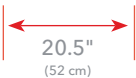

Myride® VX

Myride VX adds immersive, video-based instruction directly to the handlebar, for an engaging home cycling experience. Three featured apps bring you advanced data accuracy, results-orientated coaching, and stunning footage from around the globe.

* Myride VX not included with IC5