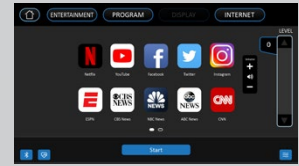

Tablet-friendly reading rack

Adjustable fan angle

Easy-touch control buttons

USB charging port

3.5mm headphone audio jack

SCREEN MIRRORING Using the same Wi-Fi connection as the bike, the user can mirror their phone's screen to the console – now you can watch whatever you want!*

INTERNET Easily access online apps for streaming, news, and social media on the touchscreen.

DISPLAY The system provides 3 different viewing modes (Simple, Track, Dashboard) to fine tune your workout experience.