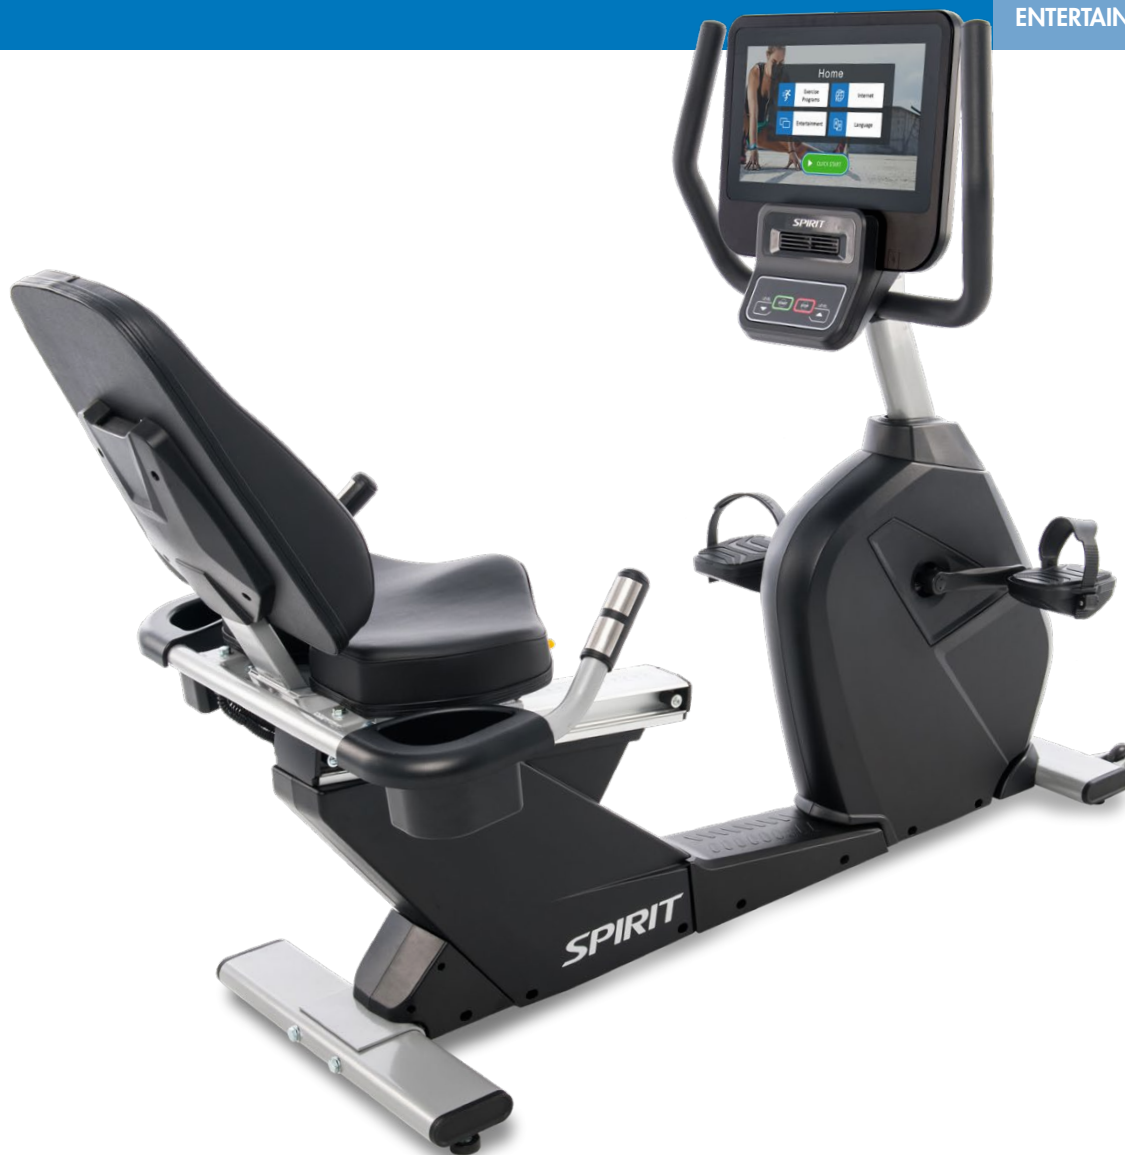

FEATURES:

-  15.6" TOUCHSCREEN
-  SCREEN MIRRORING
-  CABLE TV
-  STREAMING APPS
-  NEWS APPS
-  SOCIAL MEDIA APPS
-  USB CHARGING PORT

The CR800ENT Recumbent Bike is the perfect bike for the commercial environment. Designed on the solid CR800 platform, the CR800ENT incorporates touchscreen technology on a large 15.6" entertainment display. Users can screen mirror from their phone so they can watch whatever they want. Pre-loaded apps also give users the ability to stay entertained with popular streaming, news, and social media content. And if that isn't enough, the facility can enable the ability to watch cable TV through an HDMI and cable box connection. The step-through design makes it easy for your clients to get on the bike while the easy-adjust seat allows them to find the most comfortable position.

CR800ENT RECUMBENT BIKE

- Large 15.6" touchscreen with screen mirroring*, TV, and streaming/news/social media apps
- 3 different workout display modes give users a variety of workout feedback
- Oversized foot pedals with fast latching system
- High density foam seat for extra comfort during a long ride
- 40 levels of resistance to satisfy the needs of beginners or advanced exercisers
- Contact and telemetric heart rate options to help keep clients in their effective training zone
- Adjustable cooling fan and USB charging port enhances the user's experience

Tablet-friendly reading rack

Adjustable fan angle

Easy-touch control buttons

USB charging port

3.5mm headphone audio jack

SCREEN MIRRORING Using the same Wi-Fi connection as the bike, the user can mirror their phone's screen to the console – now you can watch whatever you want!*