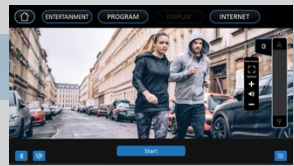

FEATURES:

-  15.6" TOUCHSCREEN
-  SCREEN MIRRORING
-  CABLE TV
-  STREAMING APPS
-  NEWS APPS
-  SOCIAL MEDIA APPS
-  USB CHARGING PORT

The CR800ENT Recumbent Bike is the perfect bike for the commercial environment. Designed on the solid CR800 platform, the CR800ENT incorporates touchscreen technology on a large 15.6" entertainment display. Users can screen mirror from their phone so they can watch whatever they want. Pre-loaded apps also give users the ability to stay entertained with popular streaming, news, and social media content. And if that isn't enough, the facility can enable the ability to watch cable TV through an HDMI and cable box connection. The step-through design makes it easy for your clients to get on the bike while the easy-adjust seat allows them to find the most comfortable position.

CR800ENT RECUMBENT BIKE

- Large 15.6" touchscreen with screen mirroring*, TV, and streaming/news/social media apps
- 3 different workout display modes give users a variety of workout feedback
- Oversized foot pedals with fast latching system
- High density foam seat for extra comfort during a long ride
- 40 levels of resistance to satisfy the needs of beginners or advanced exercisers
- Contact and telemetric heart rate options to help keep clients in their effective training zone
- Adjustable cooling fan and USB charging port enhances the user's experience

Tablet-friendly reading rack

Adjustable fan angle

Easy-touch control buttons

USB charging port

3.5mm headphone audio jack

SCREEN MIRRORING Using the same Wi-Fi connection as the bike, the user can mirror their phone's screen to the console – now you can watch whatever you want!*

INTERNET Easily access online apps for streaming, news, and social media on the touchscreen.

DISPLAY The system provides 3 different viewing modes (Simple, Track, Dashboard) to fine tune your workout experience.