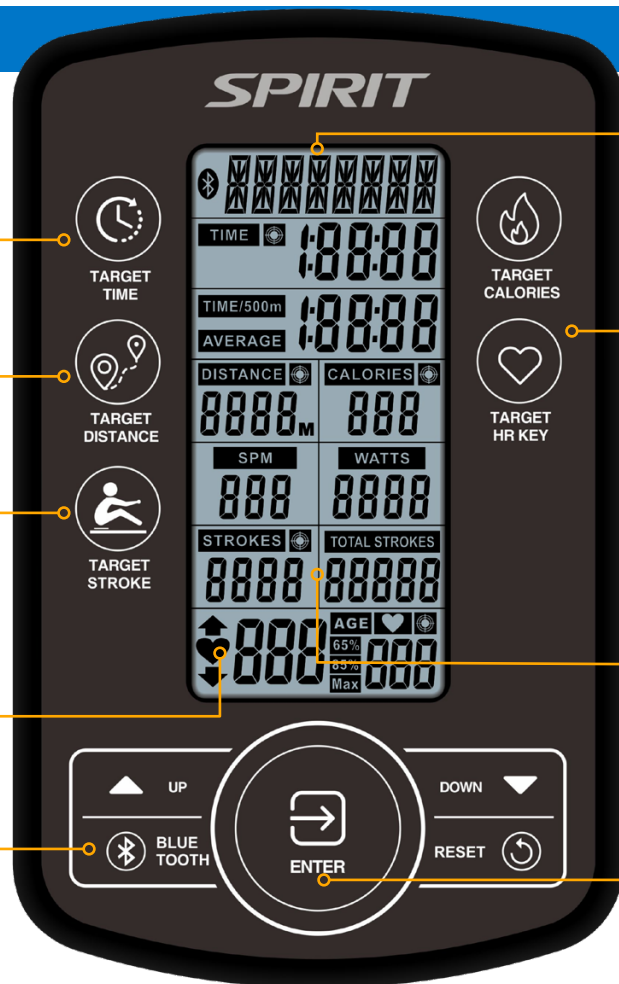

ERGONOMIC HANDLE DESIGN

10 LEVELS OF RESISTANCE

ADJUSTABLE PEDALS

The SPIRIT Fitness **CRW900** Rower brings the timeless tradition of rowing into the gym. The highlight of this machine is its distinctive water tank which provides up to 10 challenging levels of resistance with a simple turn of a knob. A large 5.5" easy-to-read console has 5 pre-programmed workouts to keep athletes engaged. The wooden and steel frame features smooth slide rails, an ergonomically molded seat, and commercial-grade contoured and padded handlebar that deliver the ultimate combination of quiet, smooth, and reliable performance.

CRW900 WATER ROWER

- 10 levels of water resistance with easy-adjust knob to challenge all fitness levels
- Timeless wooden and steel frame for lasting performance
- Console is adjustable to ensure the perfect viewing angle
- Commercial grade contoured and padded handlebar for comfort and durability
- Smooth and quiet performance
- XL twin tank design with durable multi-bladed impeller for greatly improved resistance range
- Adjustable footboards with straps
- Ergonomically molded seat

CRW900 WATER ROWER

Easy-touch target program buttons

Heart rate display panel

Bluetooth (Connect to SpiritFit App)

Large, easy-to-read display

5 engaging programs

Time, distance, calories, watts, speed, RPM

Oversized selection button for ease of use.

CRW900 CONSOLE FEATURES

The new CRW900 console features a large, easy-to-read 5.5" LCD and integrated Bluetooth, ensuring athletes have access to vital workout data when and where it matters most. Clearly marked sections display data including Time, Distance, Calories, Pulse, SPM, Total Strokes, Watt, 500 Time / Avg Time 500, and Level. With 5 pre-programmed workouts and optional manual settings, users of all levels stay engaged and at the peak of their training. The CRW900 console also automatically detects strokes, so getting started is as easy as sitting down and pulling on the handlebar.