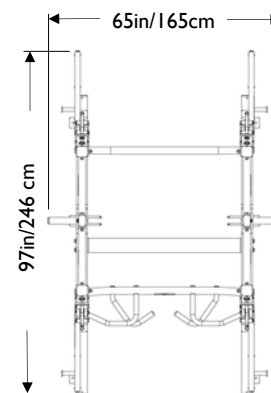

PXLS-7920

Dual Rack

Pro-XL Sports Performance

Rack Systems & Platforms

Specifications:

- 3"x 3" 7-gauge (3/16" and 1/8" wall thickness) Tubular steel construction.
- Proprietary 8-step electrostatically applied powder coat finish, oven baked to insure durability.
- Non-pinch, J-hook design, 1" solid steel bar catches for strength and safety.
- Deep penetrating electrically welded high strength frames.
- 3/8" and 1/2" grade 5 & 8 frame bolts used for optimum strength and durability.
- Non-removable integrated J-hook bar catches and safety rails limit liability and loss.
- 3/4" spring loaded Lever lock™ pull pins on safety rails load rated at over 15,000 lbs.
- Unique modular design allows interchangeability of components.
- Swing Lock™ Bar Catches and Lever Lock™ Safety Rails adjust in 3" increments to accommodate users of all size.
- 3/4" solid steel Swing Lock™ pull pins on Bar Catches rated at 56,000 PSI shear load.
- Integrated weight horns provide ample room to store weight plates of all sizes.
- Storage hooks, suspension loops and Power Band Pegs offered as standard features.
- All frames designed to anchor to floor.
- Platforms & Insets available for all models.
- 2" thick platforms comprised of three layer design for maximum strength and available with 3/4" solid oak hardwood or rubber centers.

Ht: 97in/246 cm
SH Wt: 730 lb/226 kg

TuffStuff Fitness Equipment Inc.
13971 Norton Avenue, Chino CA 91710, USA
PH: 909-629-1600 FX: 909-629-4967
info@tuffstuff.net www.tuffstufffitness.com
©2012 TuffStuff Fitness