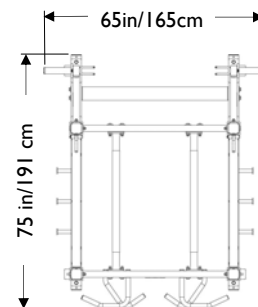

Warranty:

- **TEN (10) YEARS:** Structural main frames, welds, cams and weight plates.
- **FIVE (5) YEARS:** Pivot bearings, pulleys, bushings, guide rods and gas shocks.
- **ONE (1) YEAR:** Belts, linear bearings and pull-pin components, and all other parts not mentioned.
- **SIX (6) MONTHS:** Upholstery, cables, finish and rubber grips.

NOTICE: TuffStuff continually engages in research related to product improvement. As a result, the product received by the customer may differ slightly from its published description. Improvements in materials, production techniques and design refinements may at any time be introduced into our products. TuffStuff reserves the right to make changes in its product without notice.

Pro-XL Sports Performance Rack Systems & Platforms

Ht: 97in/246 cm
SH Wt: 720 lb/326 kg