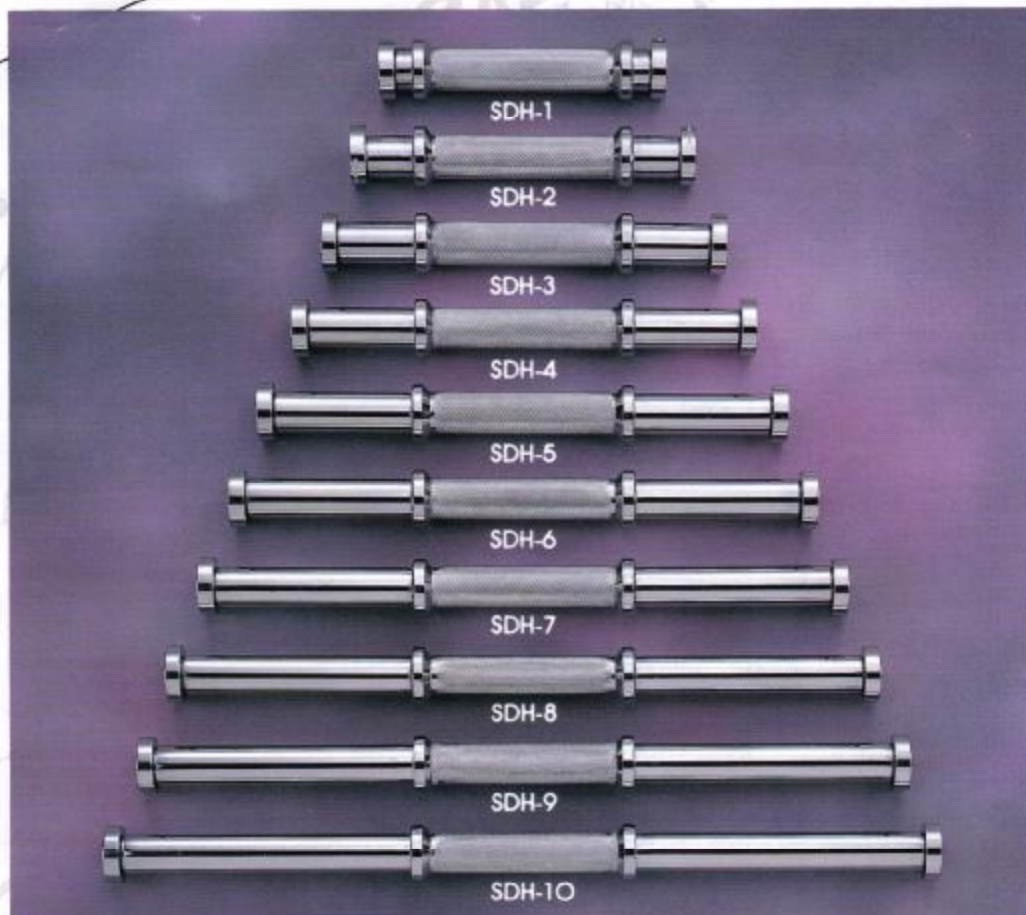

**CAP Barbell**

SDH SHOWN WITH END CAPS

**Pro Style Fixed Dumbbell Handles (Without Endcaps)**

LBS	SDH	RP 10	RP 7.5	RP 5	RP 2.5
5	1				2
10	1			2	
15	1		2		
20	1	2			
25	2	2			2
30	2	2		2	
35	2	2	2		
40	2	4			
45	3	4			2
50	3	4		2	
55	3	4	2		
60	3	6			
65	4	6			2
70	4	6		2	
75	4	6	2		
80	4	8			
85	5	8			2
90	5	8		2	
95	5	8	2		
100	5	10			
105	6	10			2
110	6	10		2	
115	6	10	2		
120	6	12			
125	7	12			2
130	7	12		2	
135	7	12	2		
140	7	14			
145	8	14			2
150	8	14		2	
155	8	14	2		
160	8	16			
165	8	16			2
170	9	16			2
175	9	16		2	
180	9	16	2		
185	9	18			2
190	10	18			2
195	10	18		2	
195	10	18	2		
200	10	20			

**Pro Style Fixed Dumbbell Handles (With Endcaps)**

LBS	SDH	RP 10	RP 7.5	RP 5	RP 2.5	END CAPS
15	1			2		2
20	1		2			2
25	1	2				2
30	2	2			2	2
35	2	2		2		2
40	2	2	2			2
45	2	4				2
50	3	4			2	2
55	3	4		2		2
60	3	4	2			2
65	3	6				2
70	4	6			2	2
75	4	6		2		2
80	4	6	2			2
85	4	8				2
90	5	8			2	2
95	5	8		2		2
100	5	8	2			2
105	5	10				2
110	6	10			2	2
115	6	10		2		2
120	6	10	2			2
125	6	12				2
130	7	12			2	2
135	7	12		2		2
140	7	12	2			2
145	7	14				2
150	8	14			2	2
155	8	14		2		2
160	8	14	2			2
165	8	16				2
170	9	16			2	2
175	9	16		2		2
180	9	16	2			2
185	9	18				2
190	10	18			2	2
195	10	18		2		2
200	10	18	2			2
205	10	20				2

**SDH PRO-STYLE FIXED DUMBBELL HANDLES**

- Solid one piece construction with heavy duty hex bolts.
- Polished chrome finish with sure-grip; Diamond style knurling.
- Ideal for health clubs, Fitness center and institutional setting.

**RPC-000 CHROMED END CAPS**

- Machined and chromed to enhance the look of any Pro-style Fixed Bar or Dumbbell Handle.
- Oval insert for number stickers.

**STICKERS**

- Beautiful bronze finish metal backed with high strength adhesive.