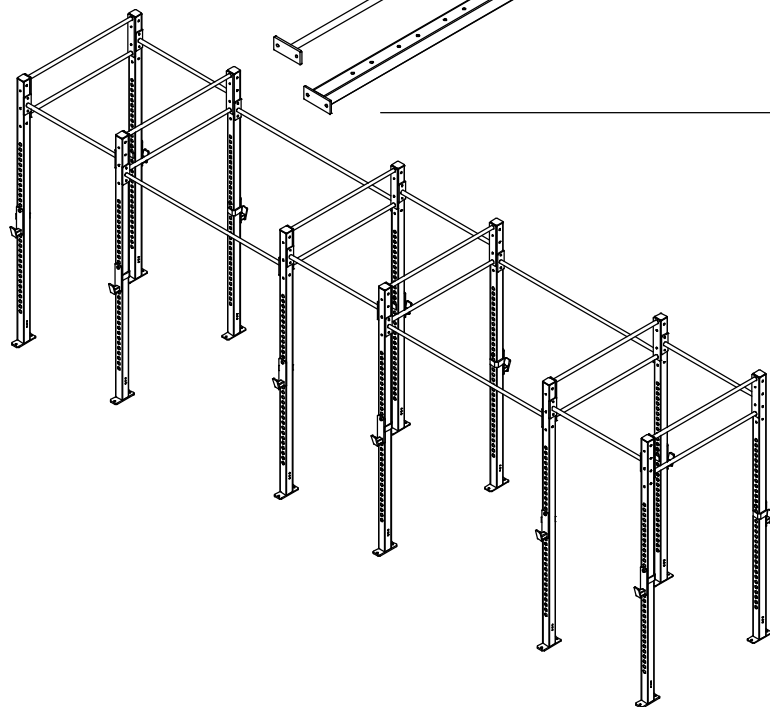

(3903) CONTINUUM QUARTER CAGE

INCLUDES: 2- LASER CUT UPRIGHTS W/ RACKING NUMBERS
1- 42IN PULL UP BAR
1- SET OF REG J-HOOKS
WALL MOUNTED OR FREESTANDING
(ALL OPTIONS MUST BE ANCHORED)

LAYOUT FREE STANDING EXAMPLE

QTY OF 6- (3903)
QTY OF 6- (3903-4BC)
QTY OF 4- (3903-6SC)

LAYOUT FREE STANDING EXAMPLE

- QTY OF 12- (3903)
- QTY OF 12- (3903-4BC)
- QTY OF 8- (3903-6SC)
- QTY OF 2- (3903-8BC)
- QTY OF 2- (3903-8MBC)

CONTINUUM CAGE SYSTEM