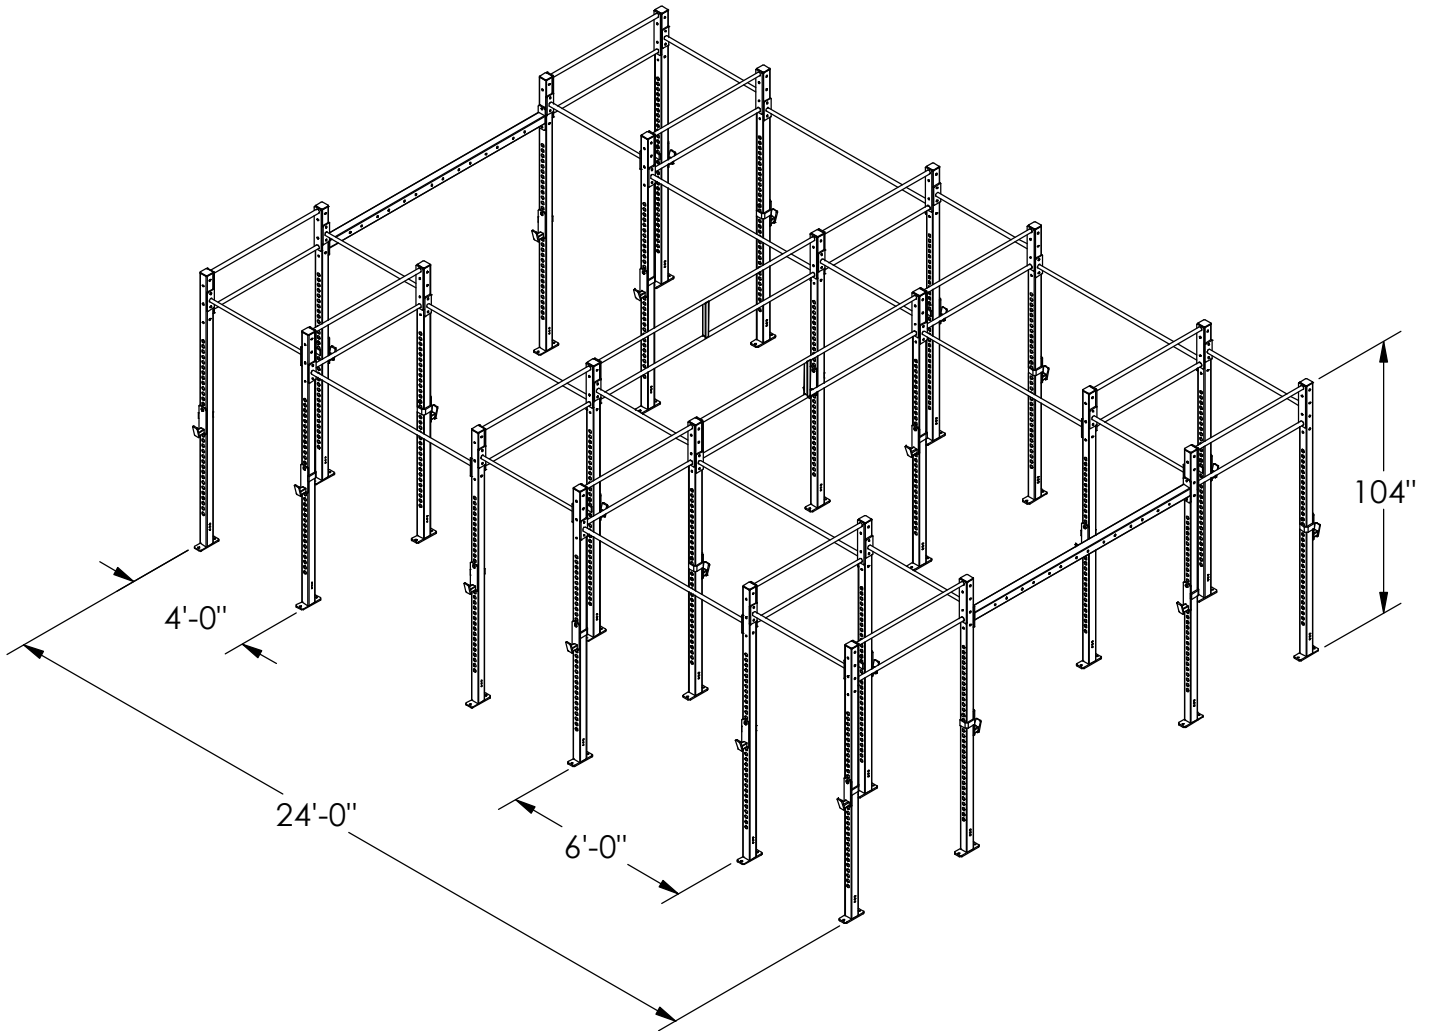

(3903) CONTINUUM QUARTER CAGE

INCLUDES: 2- LASER CUT UPRIGHTS W/ RACKING NUMBERS
1- 42IN PULL UP BAR
1- SET OF REG J-HOOKS
WALL MOUNTED OR FREESTANDING
(ALL OPTIONS MUST BE ANCHORED)

LAYOUT FREE STANDING EXAMPLE

QTY OF 6- (3903)
QTY OF 6- (3903-4BC)
QTY OF 4- (3903-6SC)

LAYOUT FREE STANDING EXAMPLE

- QTY OF 12- (3903)
- QTY OF 12- (3903-4BC)
- QTY OF 8- (3903-6SC)
- QTY OF 2- (3903-8BC)
- QTY OF 2- (3903-8MBC)

CONTINUUM CAGE SYSTEM