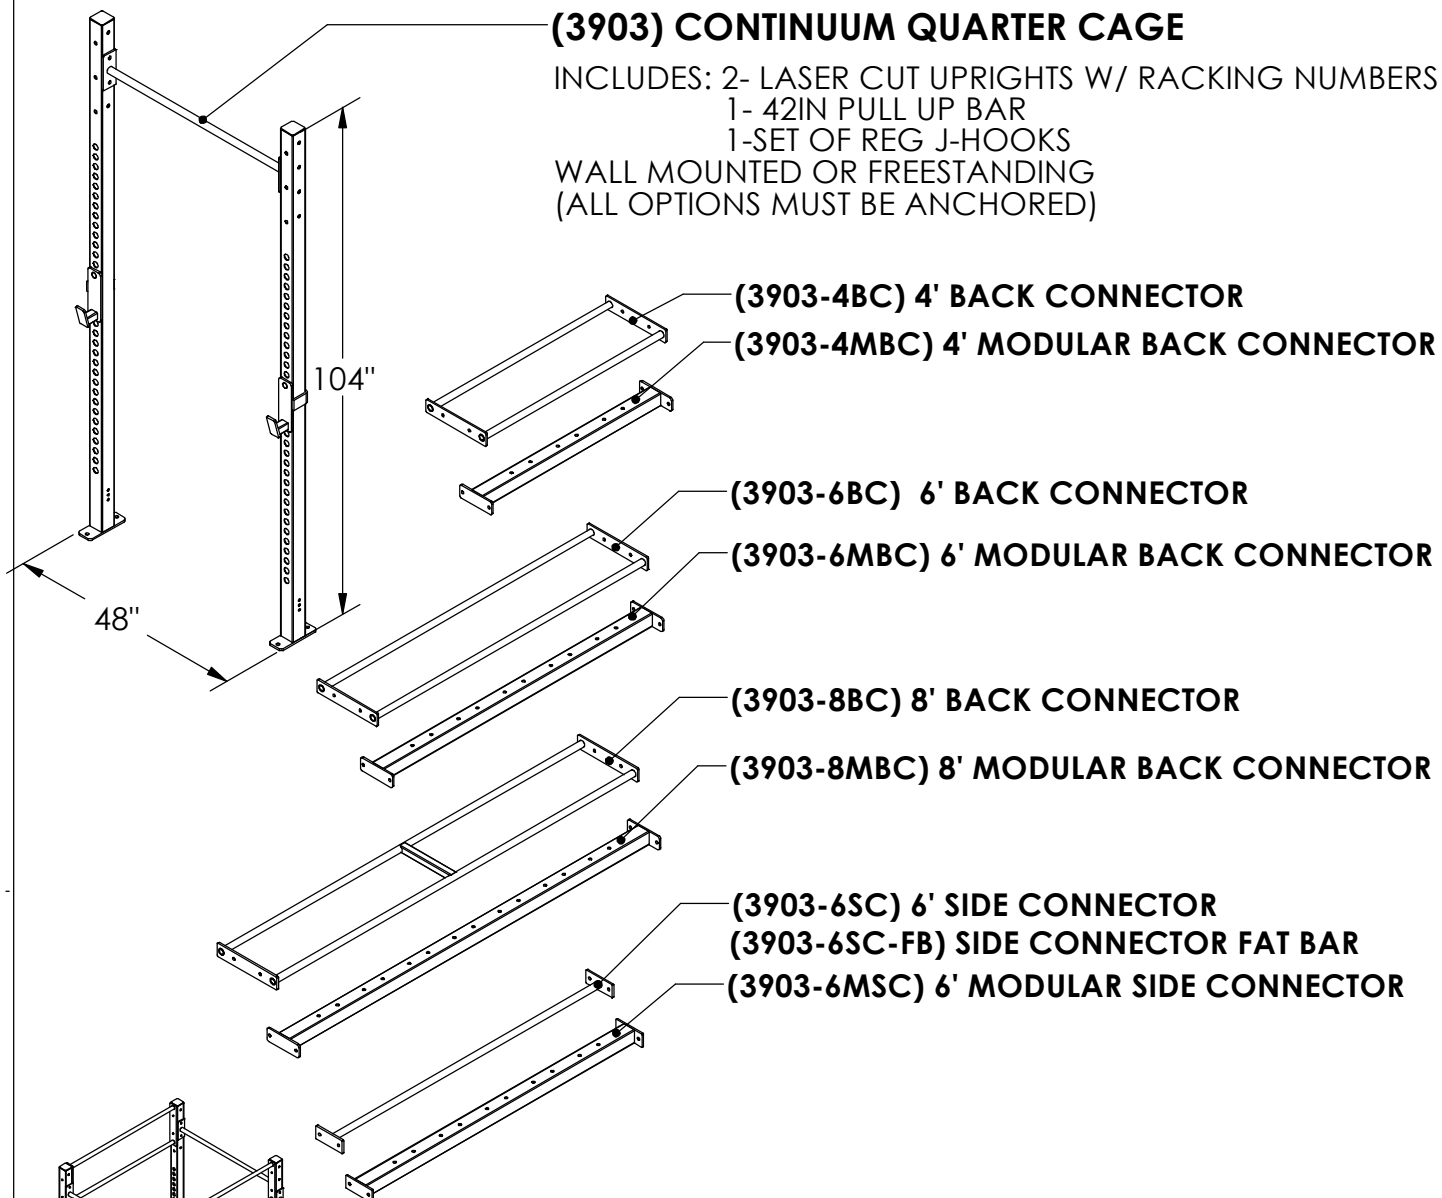

(3903) CONTINUUM QUARTER CAGE

INCLUDES: 2- LASER CUT UPRIGHTS W/ RACKING NUMBERS
1- 42IN PULL UP BAR
1- SET OF REG J-HOOKS
WALL MOUNTED OR FREESTANDING
(ALL OPTIONS MUST BE ANCHORED)

LAYOUT FREE STANDING EXAMPLE

QTY OF 6- (3903)
QTY OF 6- (3903-4BC)
QTY OF 4- (3903-6SC)

LAYOUT FREE STANDING EXAMPLE

- QTY OF 12- (3903)
- QTY OF 12- (3903-4BC)
- QTY OF 8- (3903-6SC)
- QTY OF 2- (3903-8BC)
- QTY OF 2- (3903-8MBC)

CONTINUUM CAGE SYSTEM